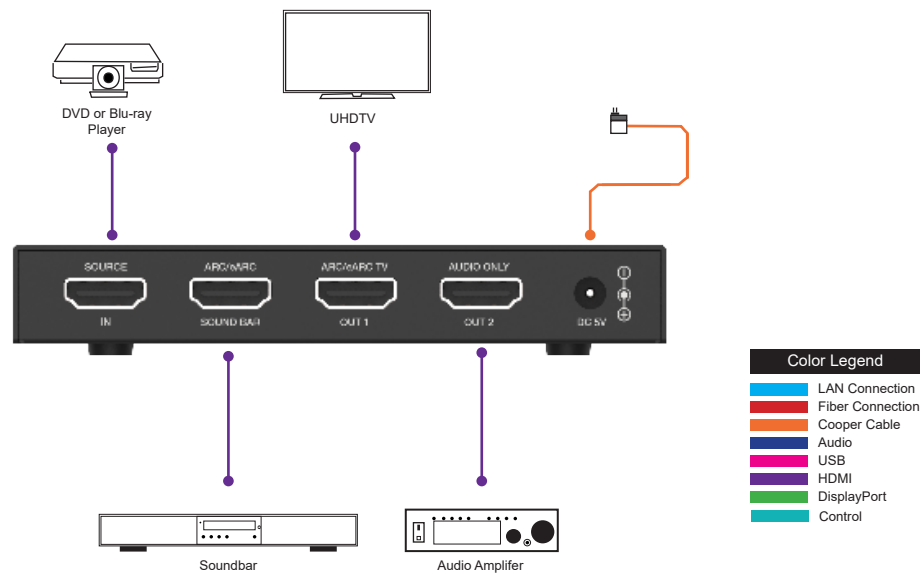

SPECIFICATIONS

HDMI Compliance	HDMI 2.0b
HDCP Compliance	HDCP 2.3
Video Bandwidth	18Gbps
Video Resolution	Up to 4K2K@60Hz with 24-bit RGB/YCbCr 4:4:4
Color Depth	8-bit,10-bit,12-bit
Color Space	RGB, YCbCr_4:4:4, YCbCr_4:2:2, YCbCr_4:2:0
HDMI Audio Formats	LPCM, Dolby Digital/Plus/EX, Dolby True HD, DTS, DTS-EX, DTS-96/24, DTS High Res, DTS-HD Master Audio, DSD

CONNECTIONS

Input	1×HDMI IN [Type A, 19-pin female]
Output	1×HDMI SOUND BAR [Type A, 19-pin female] 2×HDMI OUT [Type A, 19-pin female]
Control	1×SERVICE [Micro USB, Update port]

MECHANICAL

Housing	Metal Enclosure
Color	Black
Dimensions	120mm (W) × 70mm (D) × 16mm (H)
Weight	210g
Power Supply	DC 5V/1A
Power Consumption	2.28W (Max)
Operating Temperature	0°C ~ 40°C / 32°F ~ 104°F
Storage Temperature	-20°C ~ 60°C / -4°F ~ 140°F
Relative Humidity	20 - 90% RH (Non-Condensation)

Classic Application Example

Applications

Digital Signage, Conference Rooms, Operating Rooms and Audio-Video Rooms