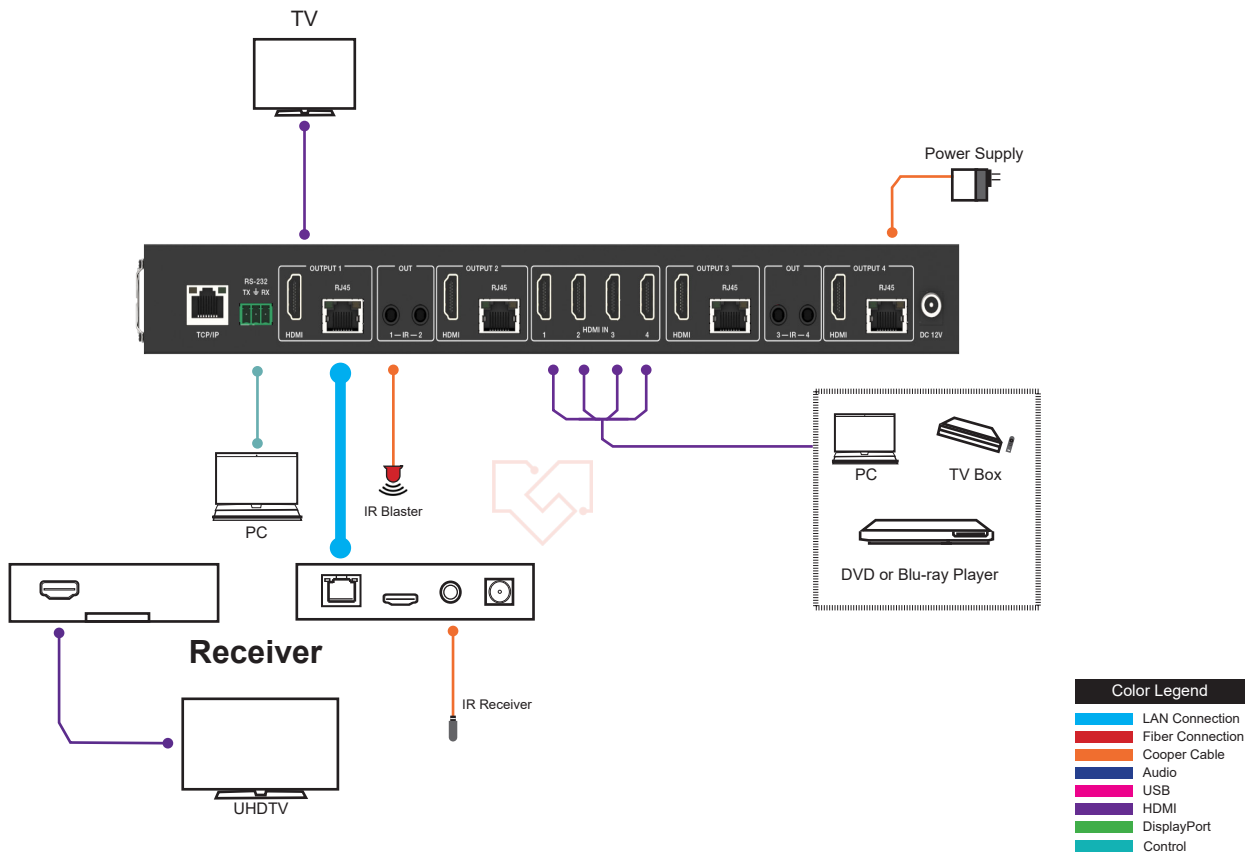

Resolution / Cable Length	4K60 - Feet / Meters	4K30 - Feet / Meters	1080P60 - Feet / Meters
HDMI IN / OUT	16ft / 5M	32ft / 10M	50ft / 15M

The use of "Premium High Speed HDMI" cable is highly recommended.

MECHANICAL

Housing	Metal Enclosure
Color	Black
Weight	Matrix: 915g, Receiver: 155g
Dimensions	Matrix: 320mm (W) × 100mm (D) × 36mm (H) Receiver: 61mm (W) × 88mm (D) × 18mm (H)
Power Supply	Input: AC 90 - 260V 50/60Hz Output: DC 12V/2.5A (US/EU standards, CE/FCC/UL certified)
Power Consumption	19.68W (Max)
Operating Temperature	0°C ~ 40°C / 32°F ~ 104°F
Storage Temperature	-20°C ~ 60°C / -4°F ~ 140°F
Relative Humidity	20~90% RH (Non-Condensation)

CONNECTION

Matrix	Inputs: 4 x HDMI Type A [19-pin female] Outputs: 4 x HDMI Type A [19-pin female] 4 x Cat port [RJ45] 4 x IR OUT [3.5mm Stereo Mini-jack] Controls: 1 x TCP/IP [RJ45] 1 x RS-232 [3-pin phoenix connector]
Cat Receiver	Inputs: 1x IR IN [3.5mm Stereo Mini-jack] 1x Cat port [RJ45] Output: 1x HDMI Type A [19-pin female] Control: 1x SERVICE [Micro USB, Update port]

APPLICATION EXAMPLE

AppliCations

Digital Signage, Conference Rooms, Operating Rooms and Audio-Video Rooms